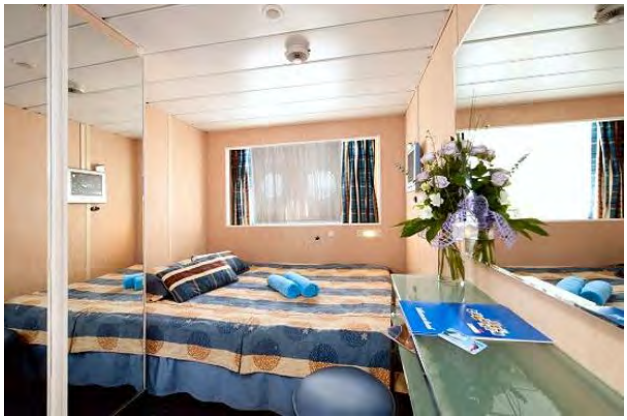

Photos

CLASSIC CRUISE SHIP FOR SALE IN GREECE

TWIN SCREW CLASSIC CRUISE VESSEL
DIMENSIONS LOA 160.13M X BEAM 22.823M X 6.72 METERS DRAFT
GRT 15,781

PRICE: Euro 12 MIL

DECKS 7

BUILT 1968 BY A.G. WESER, BREMERHAVEN GERMANY
REBUILT / REFURBISHED / UPGRADED 5/2005 AT HELLENIC SHIPYARDS,
(AT COST ABOUT USD 15.0M) TO VERY HIGH STANDARDS!