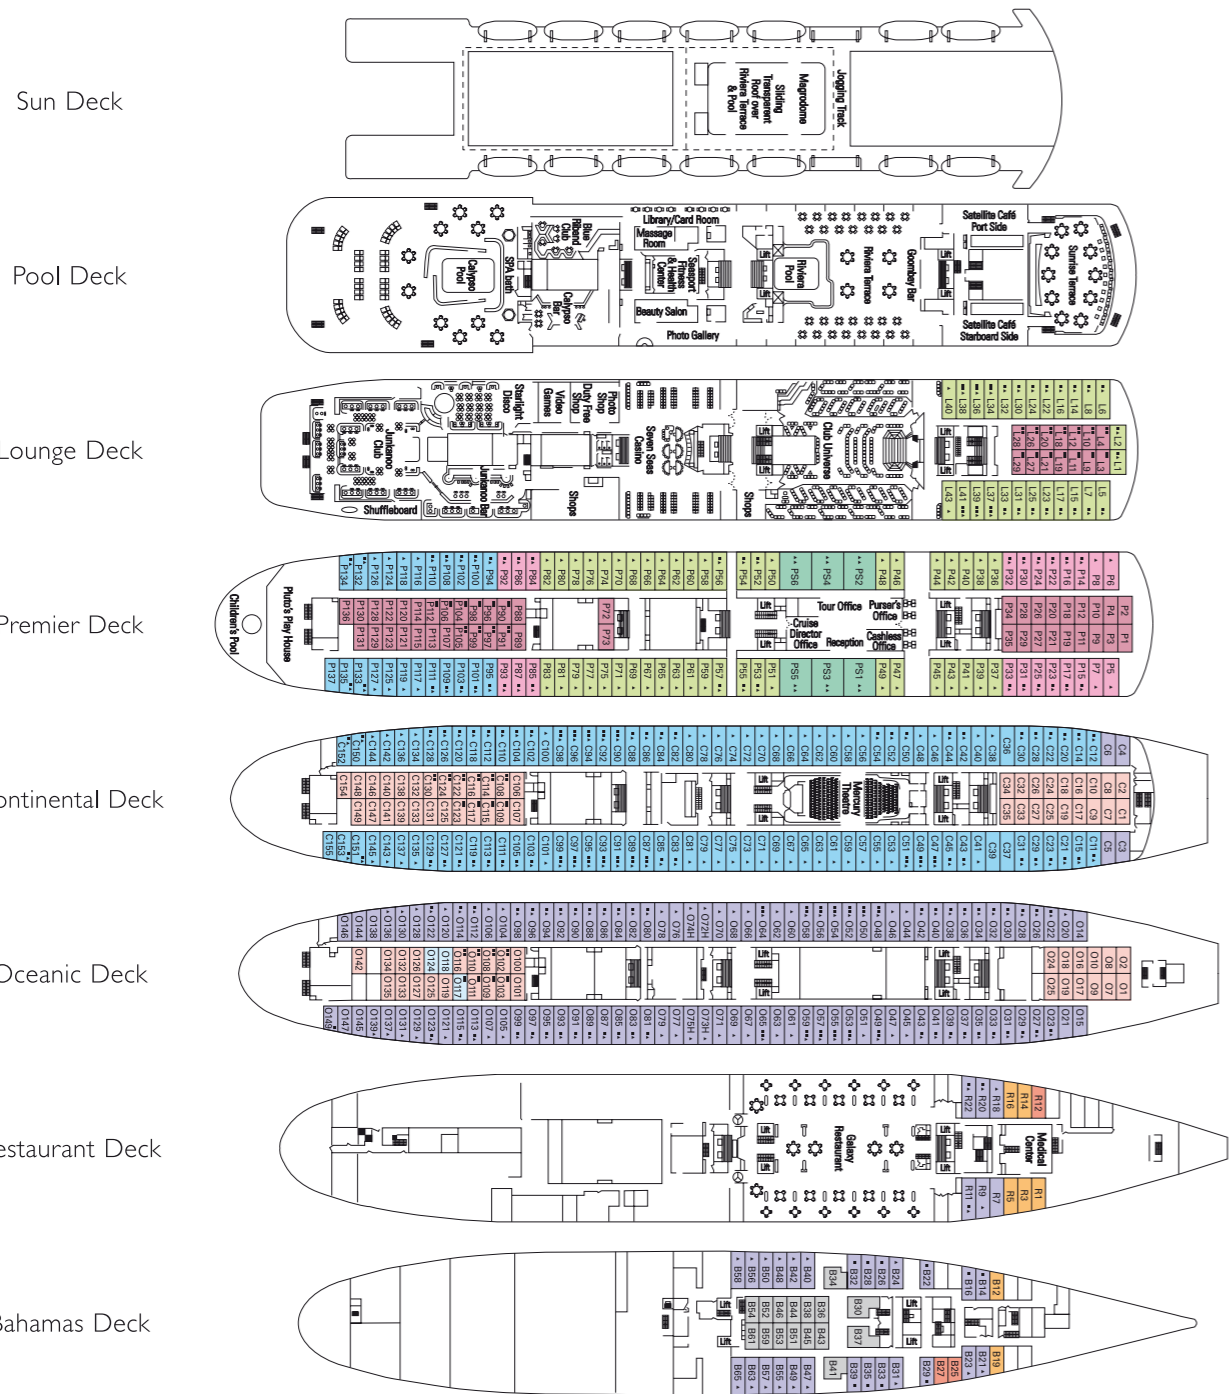

532 Cabins - 1.492 Guests

# MSC Cruises

# MSC MELODY

## Technical characteristics of the ship

Gross tonnage	35.143 tons
Length	204,70 m
Beam	27,35 m
Number of passengers	1.064 (on double basis)
Total cabins	532
Crew	approximate 530 people
Maximum speed	19 knots
Voltage	110/220 Volts
Stabilizers	Yes
Passenger decks	8
Lifts	4
Swimming pools	1 outside, 1 inside / 2 SPA baths
Currency on board	Euro (Mediterranean) - Dollar (South Africa)