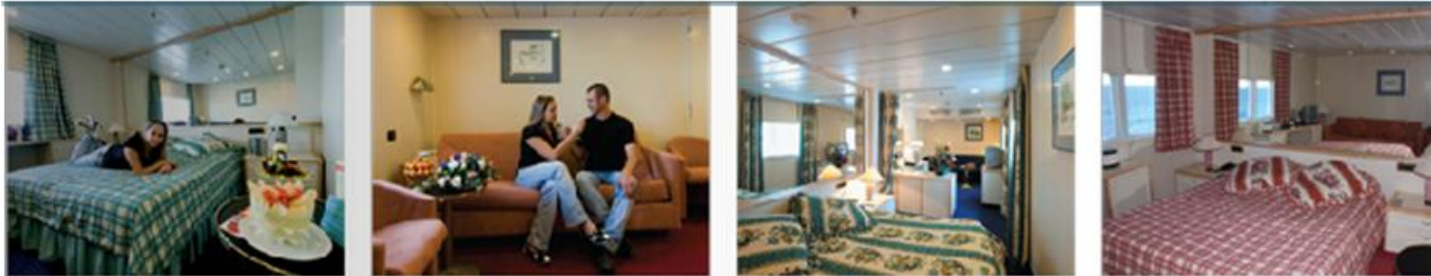

Golden Iris

Luxury Passenger Cruise Ship

Suites and Deluxe Cabins (Categories 7 to 10)

Internal and External Cabins Decks 2-5 (Categories 1 to 6)

Golden Iris

Luxury Passenger Cruise Ship

Cabins and Beds

Total Cabins	405
Total Beds	1076
Total Internal Cabins	138
Total beds in Internal cabins	381
Total External Cabins	267
Total beds in external cabins	695
Total Cabins Double occupancy cabins (with Double Beds)	158
Total Cabins with Double beds (including cabins with extra beds)	337
Total 3 bed Cabins	161
Total 4 beds Cabins	54
Total Cabins with Bank Beds	13
Total Double Occupancy Cabins with separate beds (which cannot be attached)	16